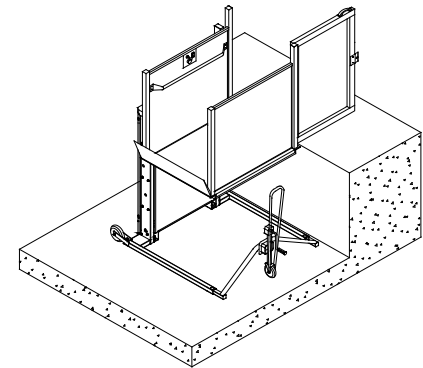

Technical Information:

Power Requirements: 120VAC mains power

Rated Load: 750 lbs

Drive System:

2 HP Motor drives a 1" ACME screw

Rated Speed: 10' per minute

Controls:

Up/Down constant pressure directional controls

Clear Platform Area:

- 34" x 54 1/2" Standard

- 34" x 52 1/2" with optional lower landing platform gate.

Footprint:

71 5/8" x 57 3/4" including wheels

Safeties Devices:

- Self Locking Drive System
- Emergency Stop Switch
- Audible Emergency Alarm
- Under Platform Sensor
- Gate Interlocks
- Lockout Key Switch
- Backup Drive Nut

Finishes:

Steel Panels and framework are finished with electrostatically applied baked fine textured satin grey paint. The gate frames and mast rails are champagne anodized aluminum extrusions.

Note: The approval for public building use of unenclosed platform lifts varies depending on codes and the type of application. Contact your local Garaventa Lift representative for more information regarding codes in your area.

Architects!

Many resources are available at www.garaventa.ca

- Design Specifications
- Spec-Wizard
- CAD Blocks
- Design and Planning Guides
- Photo Gallery

Garaventa Lift

PO Box 1769,
Blaine, WA 98231-1769
7505 134A Street, Surrey, BC
Canada V3W 7B3

Phone: 1+(604) 594-0422

Toll Free: 1-800-663-6556

Fax: 1+(604) 594-9915

Email: productinfo@garaventa.ca

Web site: www.garaventa.ca

Global Portal: www.garaventlift.com

©2008 Garaventa Lift. As we are continuously improving our products, specifications outlined in this brochure are subject to change without notice.

Printed in Canada
17396-D-PB

GENESIS STAAGE - Portable Wheelchair Lift

Need Design Assistance?

Call your local Garaventa Lift representative or our Design Hotline at 1-800-663-6556