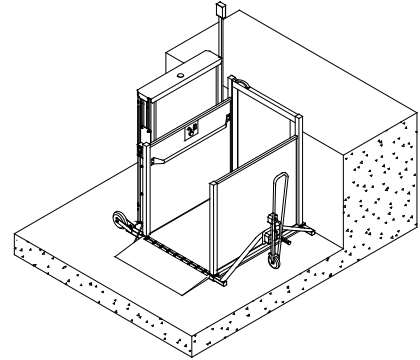

# GENESIS STAAGE - Portable Wheelchair Lift

Need Design Assistance?

Call your local Garaventa Lift representative or our Design Hotline at 1-800-663-6556

The Genesis STAAGE comes fully assembled and ready to use. The adjustable upper landing limit can be set in a matter of seconds. The lower landing call station is equipped with a lockout key switch to prevent unauthorized use of the lift. It is the perfect portable accessibility solution.

## Standard Features:

- Left/Right mast and platform configuration
- Autofold ramp and wheelchair barrier
- Platform sidewalls
- Upper landing platform gate
- Lower landing call station
- Manual emergency lowering
- Adjustable upper landing height
- 3 wheel portable system
- Power cord and plug - 10 feet