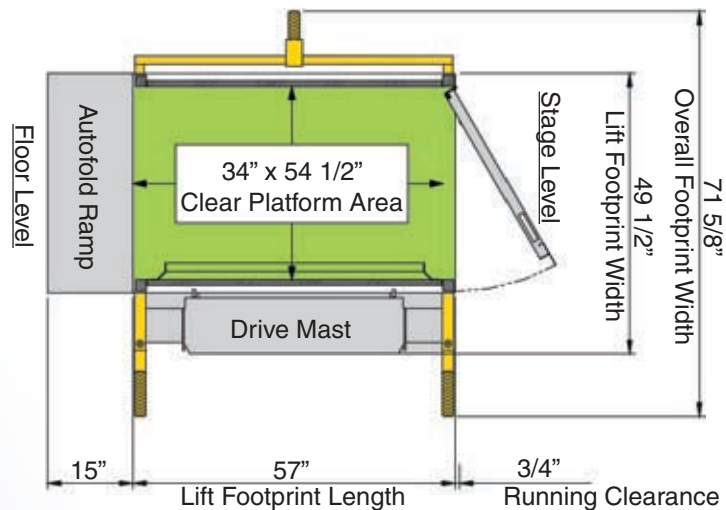

# GENESIS STAAGE - Portable Wheelchair Lift

Need Design Assistance?

Call your local Garaventa Lift representative or our Design Hotline at 1-800-663-6556

The Genesis STAAGE comes fully assembled and ready to use. The adjustable upper landing limit can be set in a matter of seconds. The lower landing call station is equipped with a lockout key switch to prevent unauthorized use of the lift. It is the perfect portable accessibility solution.

## Standard Features:

- Left/Right mast and platform configuration
- Autofold ramp and wheelchair barrier
- Platform sidewalls
- Upper landing platform gate
- Lower landing call station
- Manual emergency lowering
- Adjustable upper landing height
- 3 wheel portable system
- Power cord and plug - 10 feet

## Optional Features:

- Lower landing platform gate (not shown in illustrations)
- Upper landing call station
- Custom paint colors (RAL)

## Clearance Diagram:

Authorized Garaventa Lift Representative